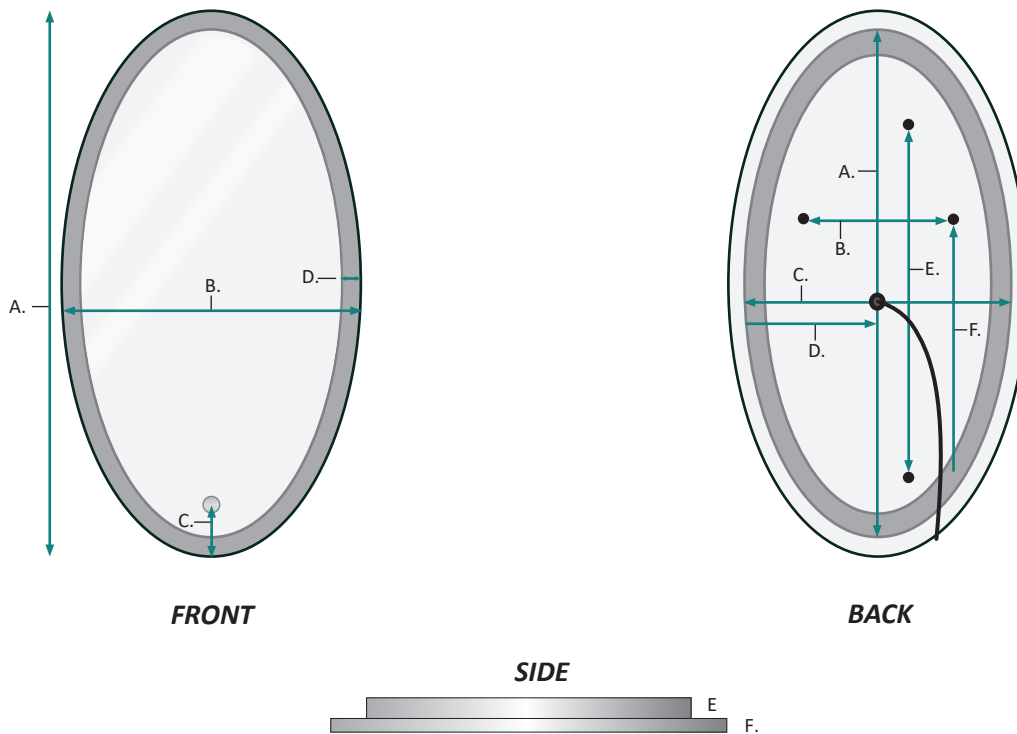

# SOL 2444 Wall Mirror - Specification Sheet

## Dimensions

- Height: 44"
- Width: 24"
- Depth: 1-11/16"